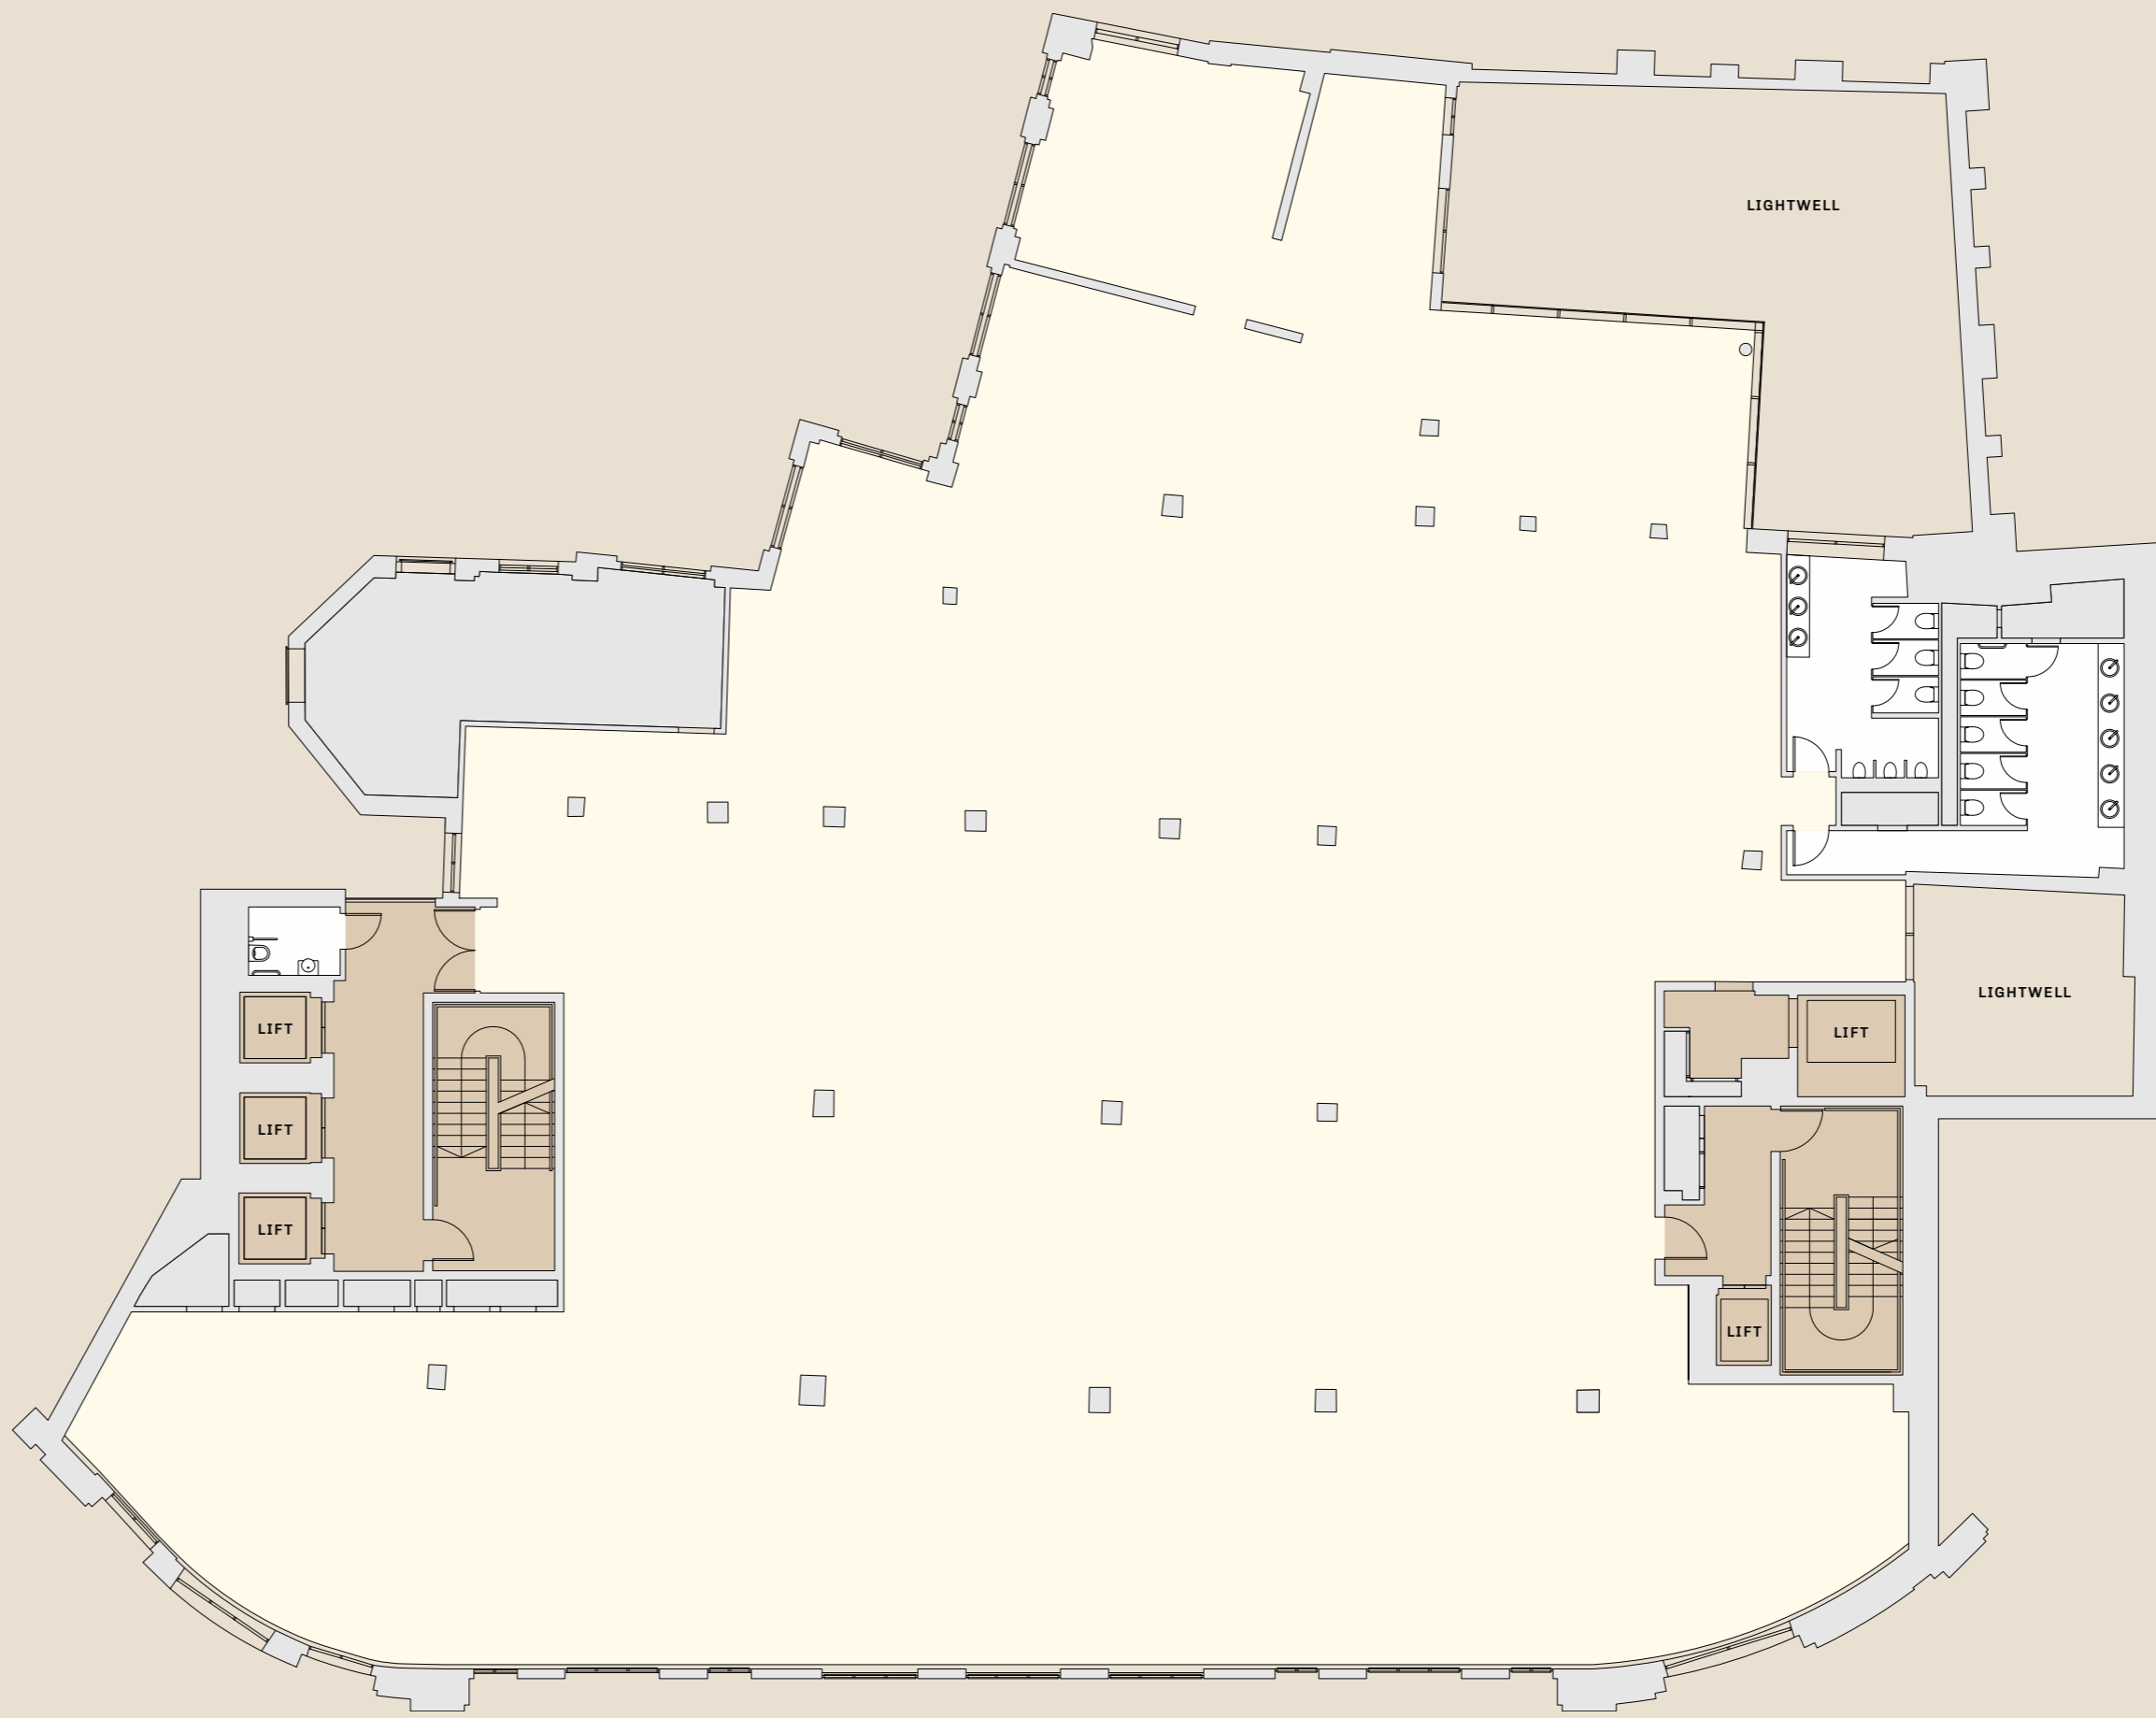

FIRST FLOOR

TOTAL NIA

9,585 SQ FT /
890.5 SQ M

GRACECHURCH STREET

KING WILLIAM STREET

- CORE
- OFFICE
- WC