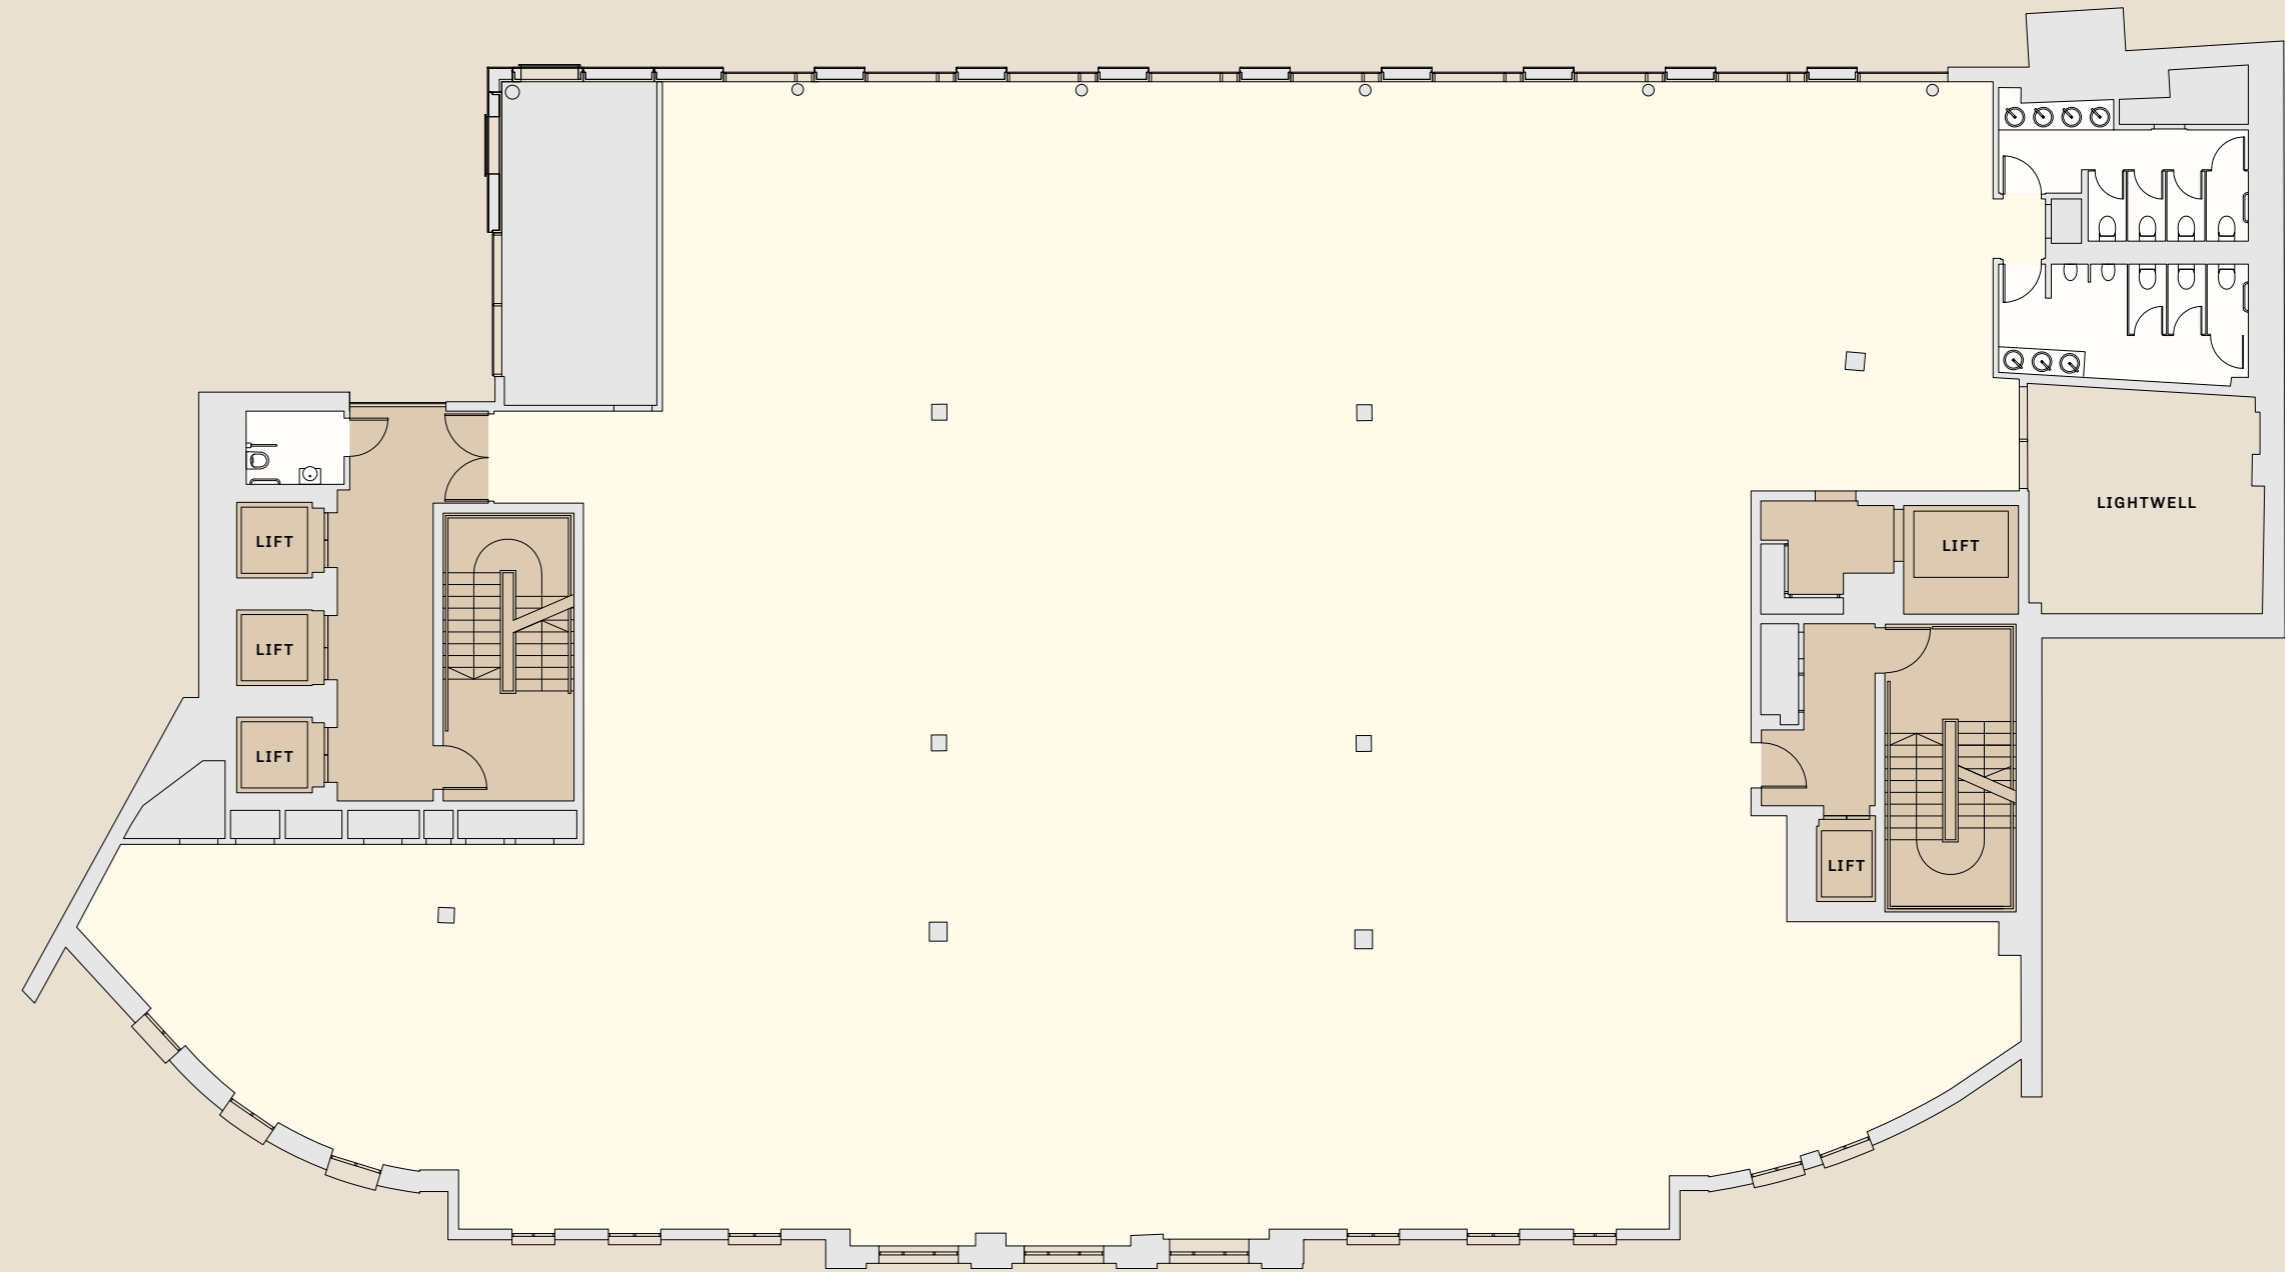

SEVENTH FLOOR

TOTAL NIA

7,155 SQ FT /
664.7 SQ M

- CORE
- OFFICE
- WC

GRACECHURCH STREET

KING WILLIAM STREET