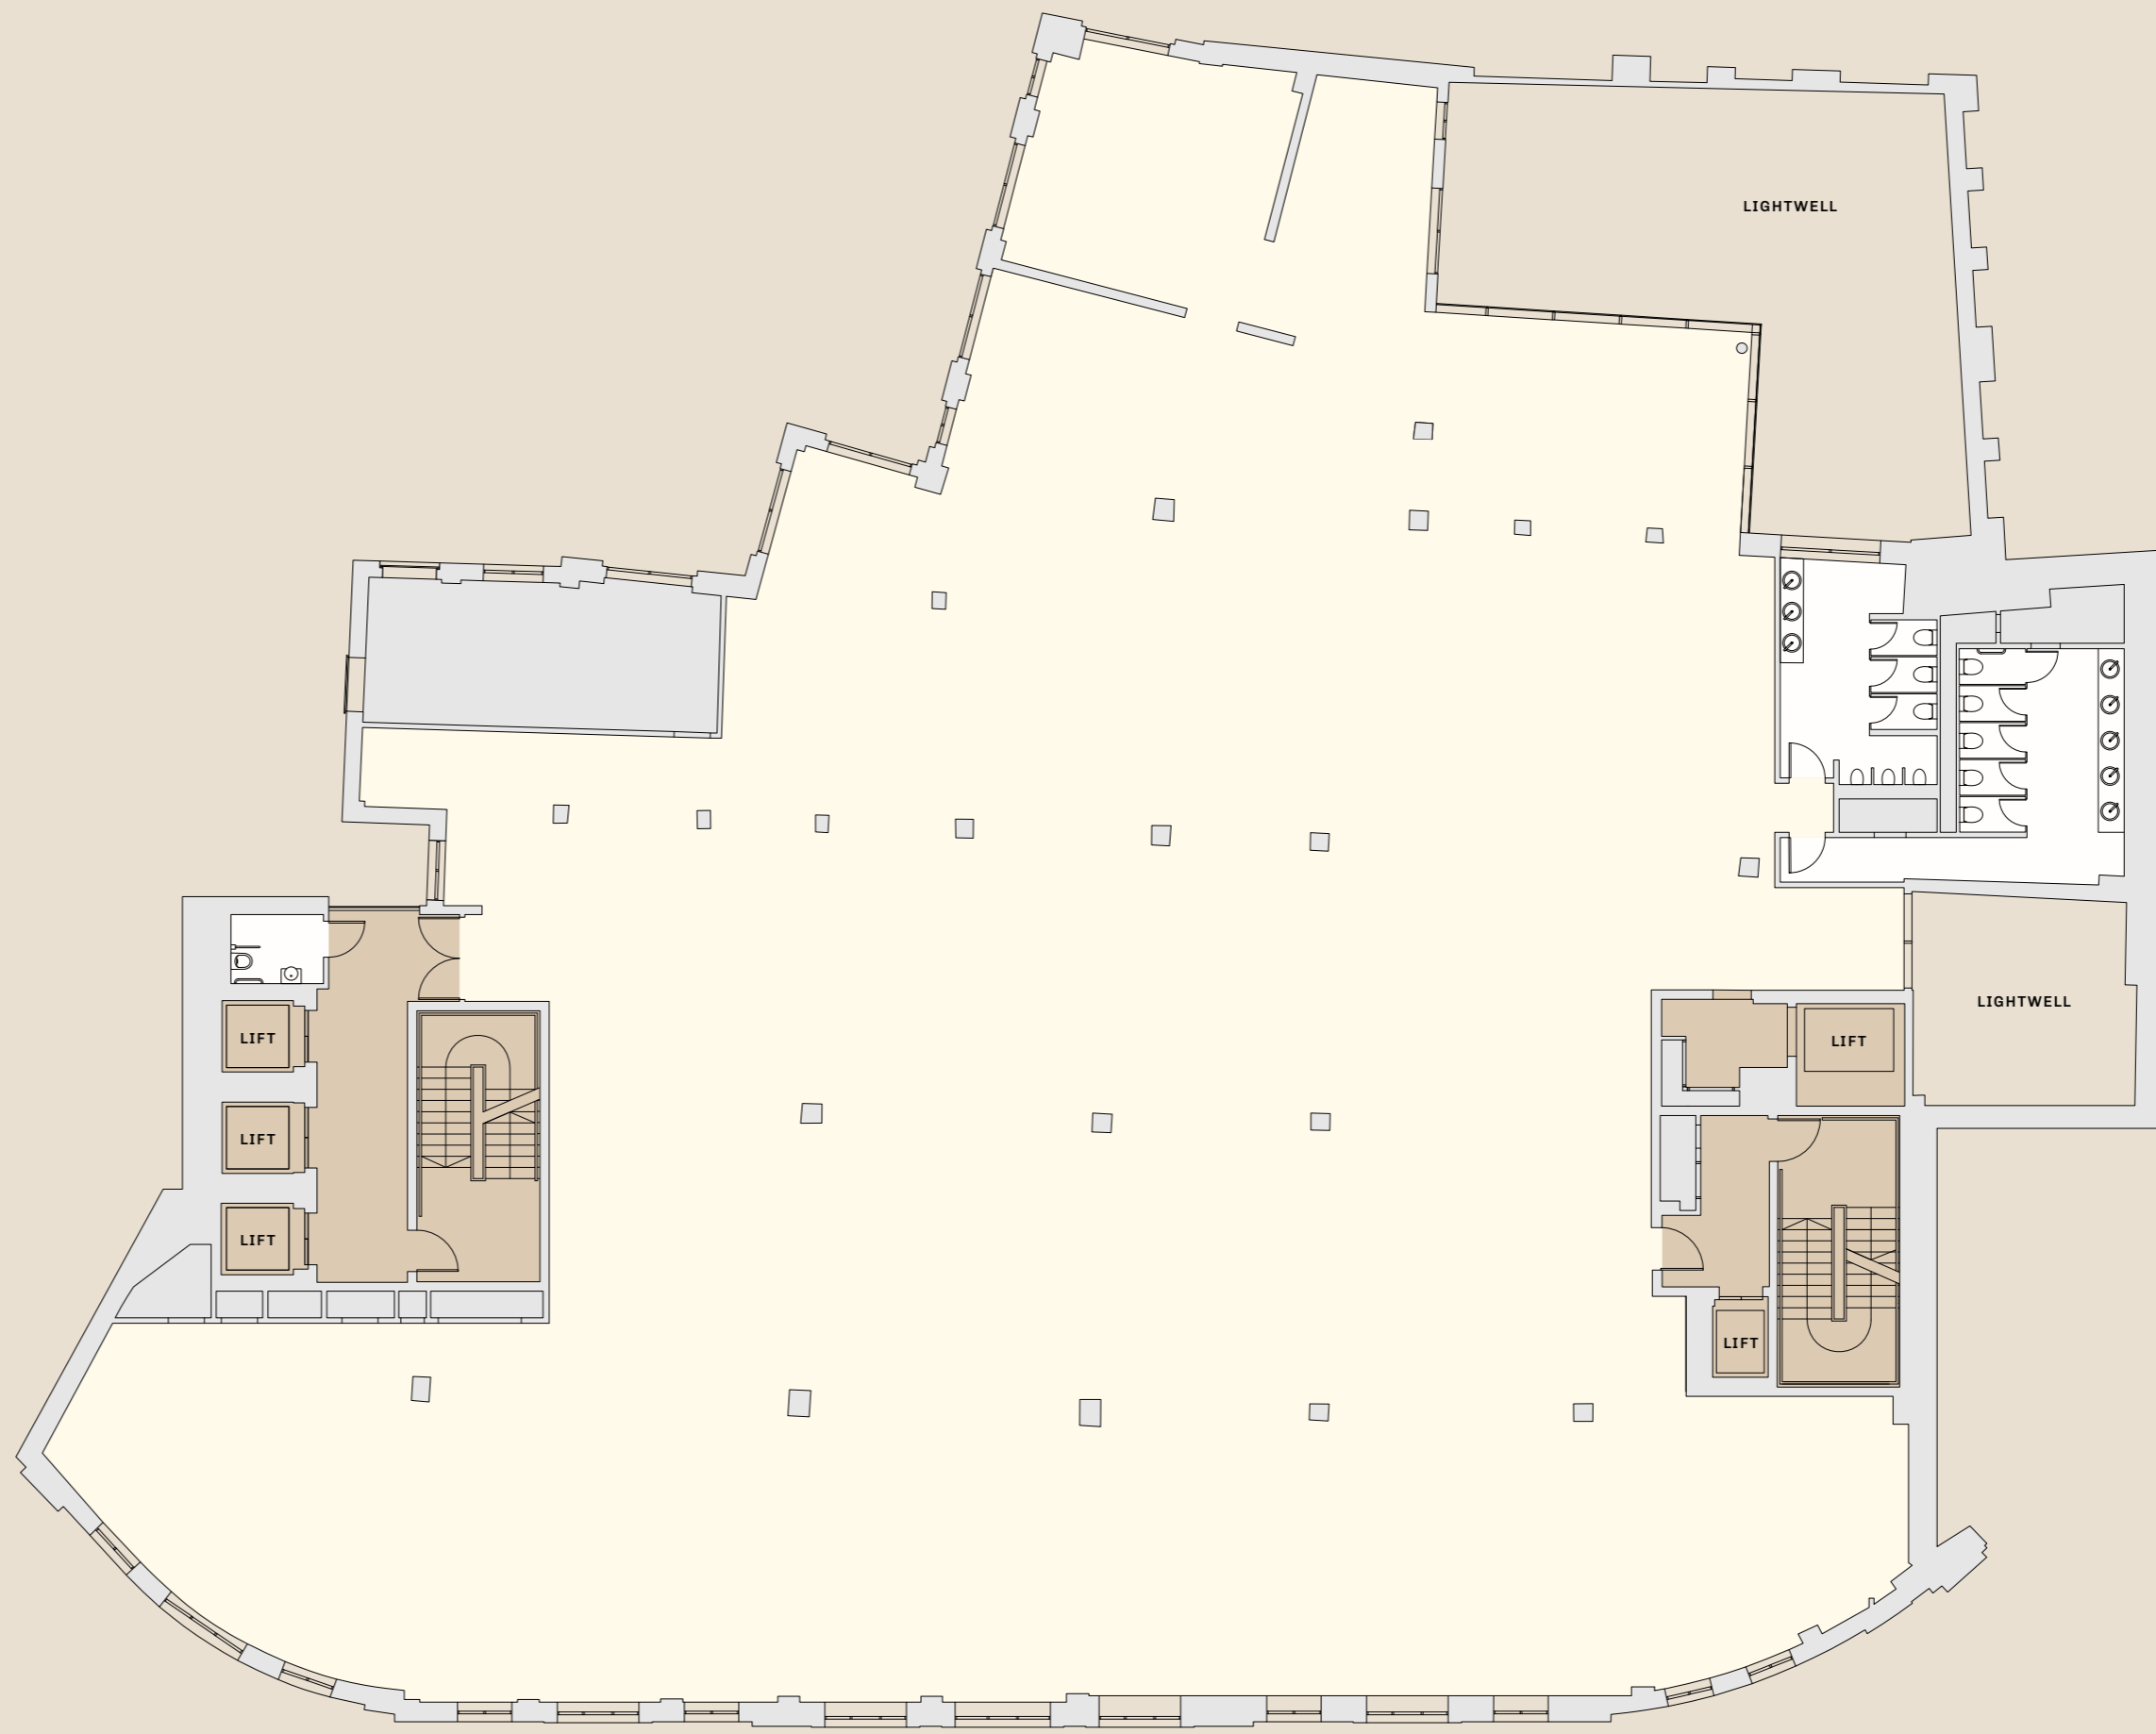

THIRD FLOOR

TOTAL NIA

9,815 SQ FT /
911.8 SQ M

- CORE
- OFFICE
- WC

GRACECHURCH STREET

KING WILLIAM STREET