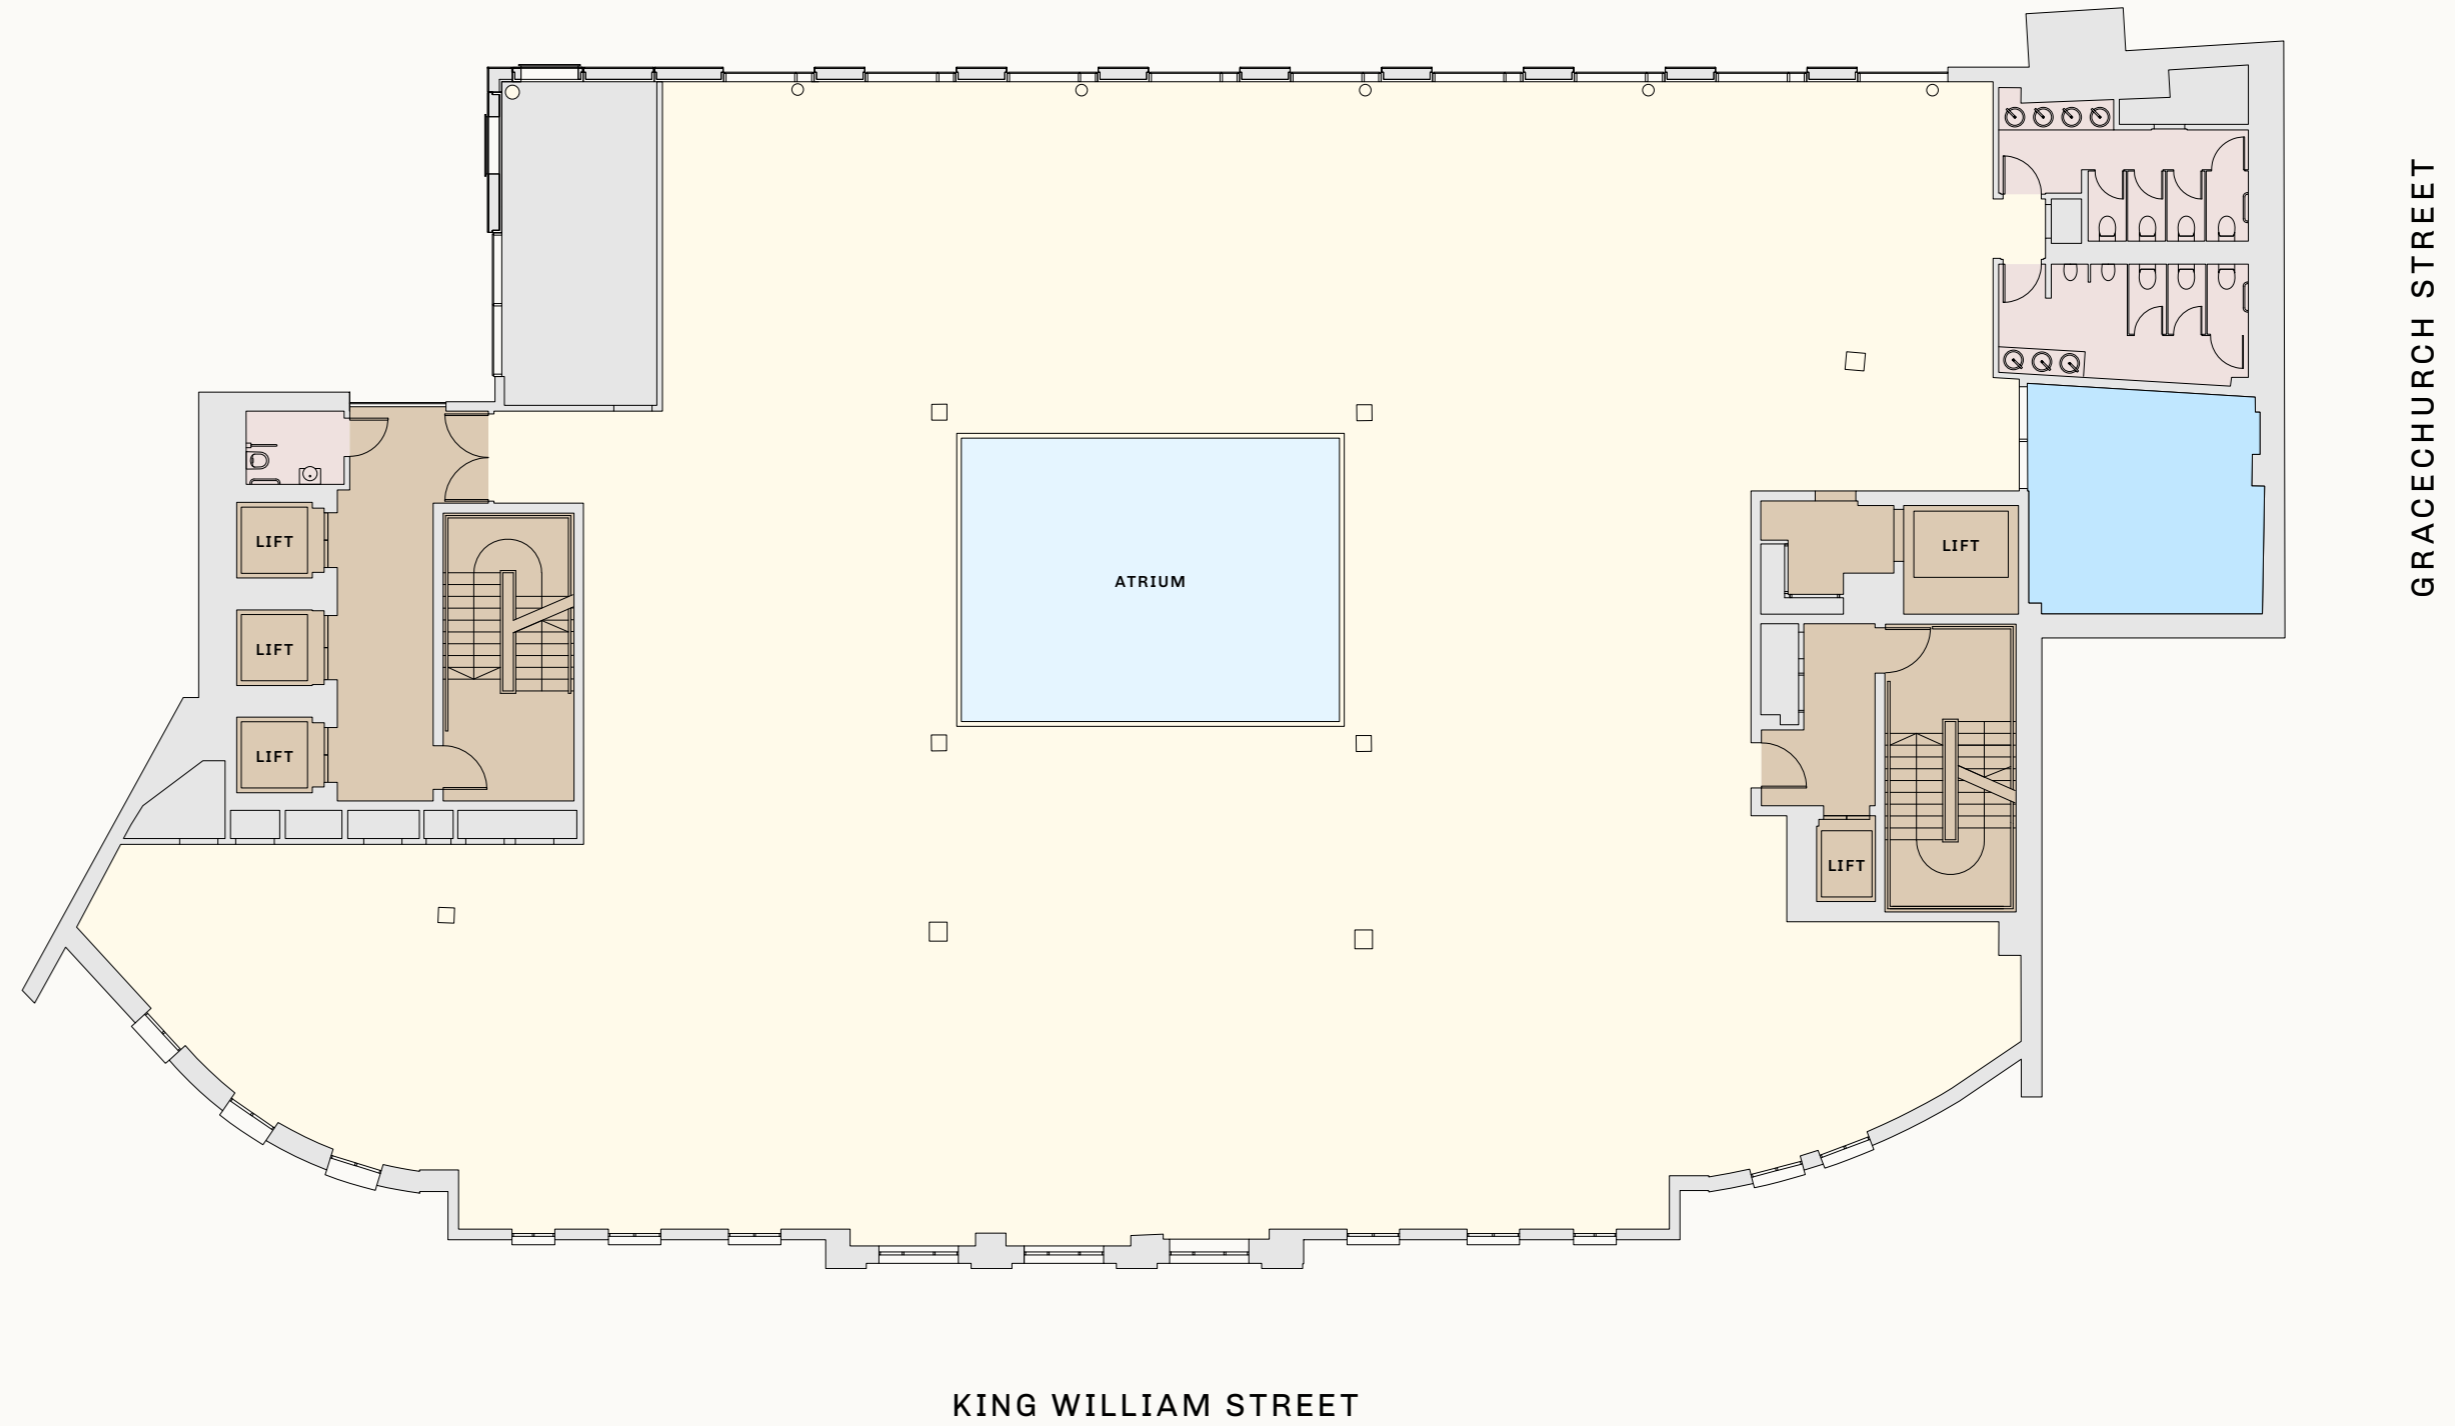

# SEVENTH FLOOR

7,155 SQ FT /  
665 SQ M

- CORE
- OFFICE
- WC
- LIGHTWELL
- ATRIUM

Plans are indicative only; Not to scale.